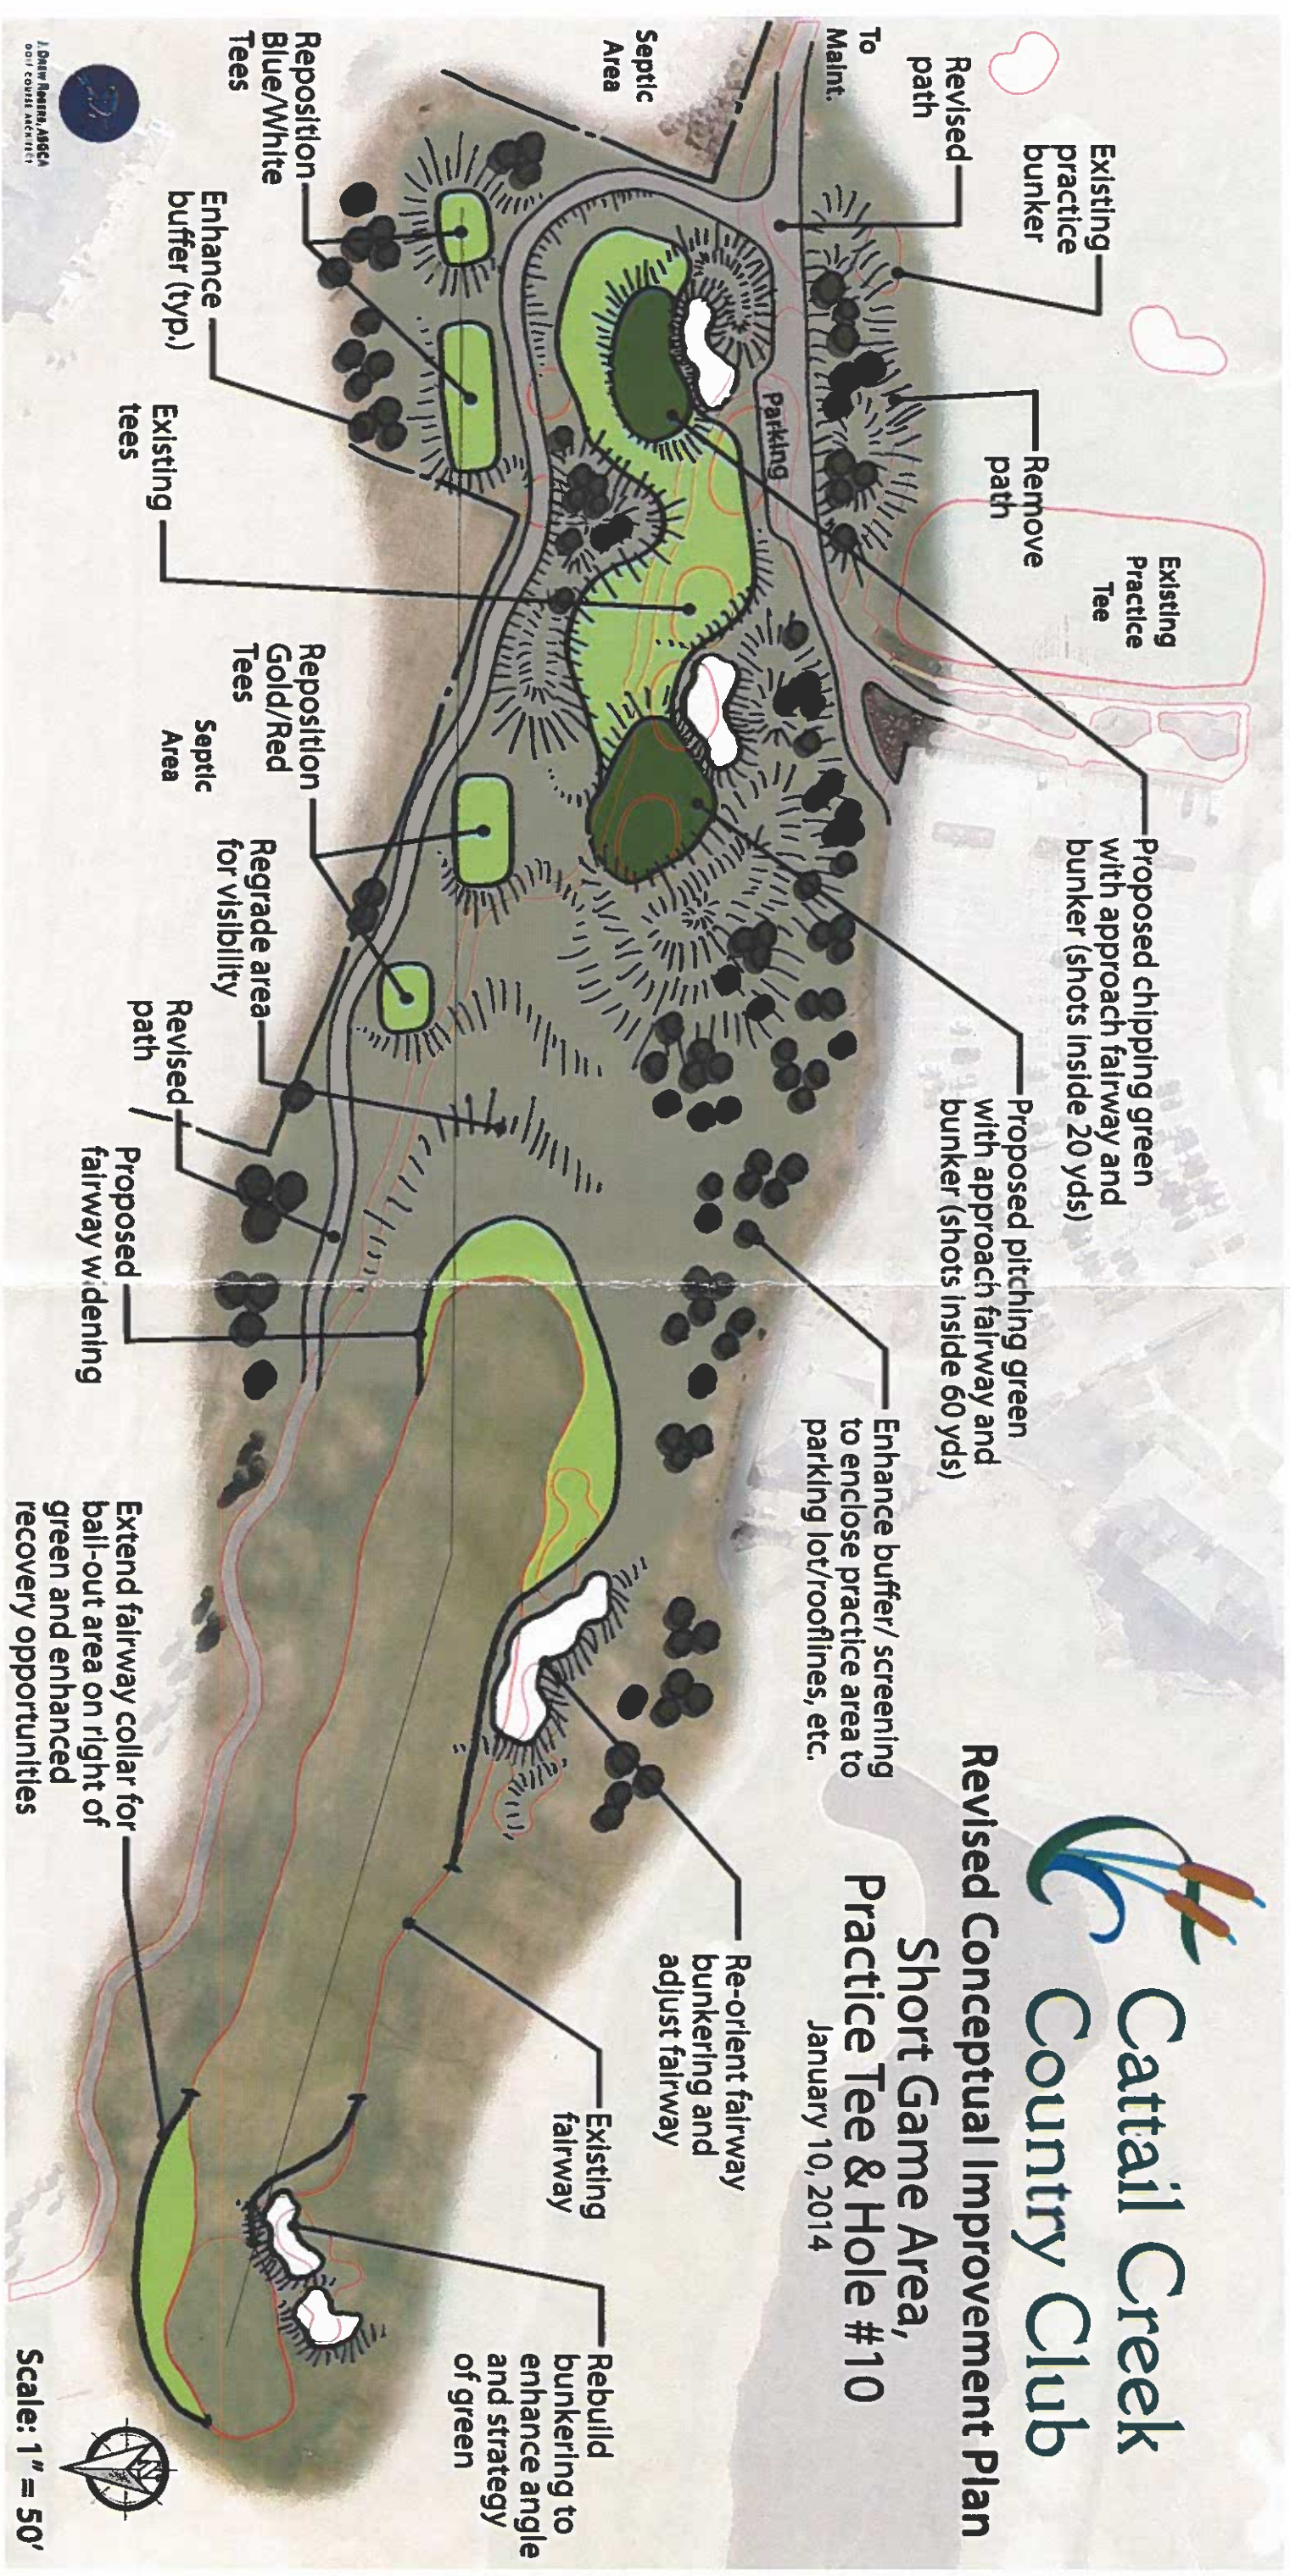

Cattail Creek Country Club

Revised Conceptual Improvement Plan

Short Game Area, Practice Tee & Hole #10

January 10, 2014

John Beard, ASPCA
and Coastal Architects

Scale: 1" = 50'